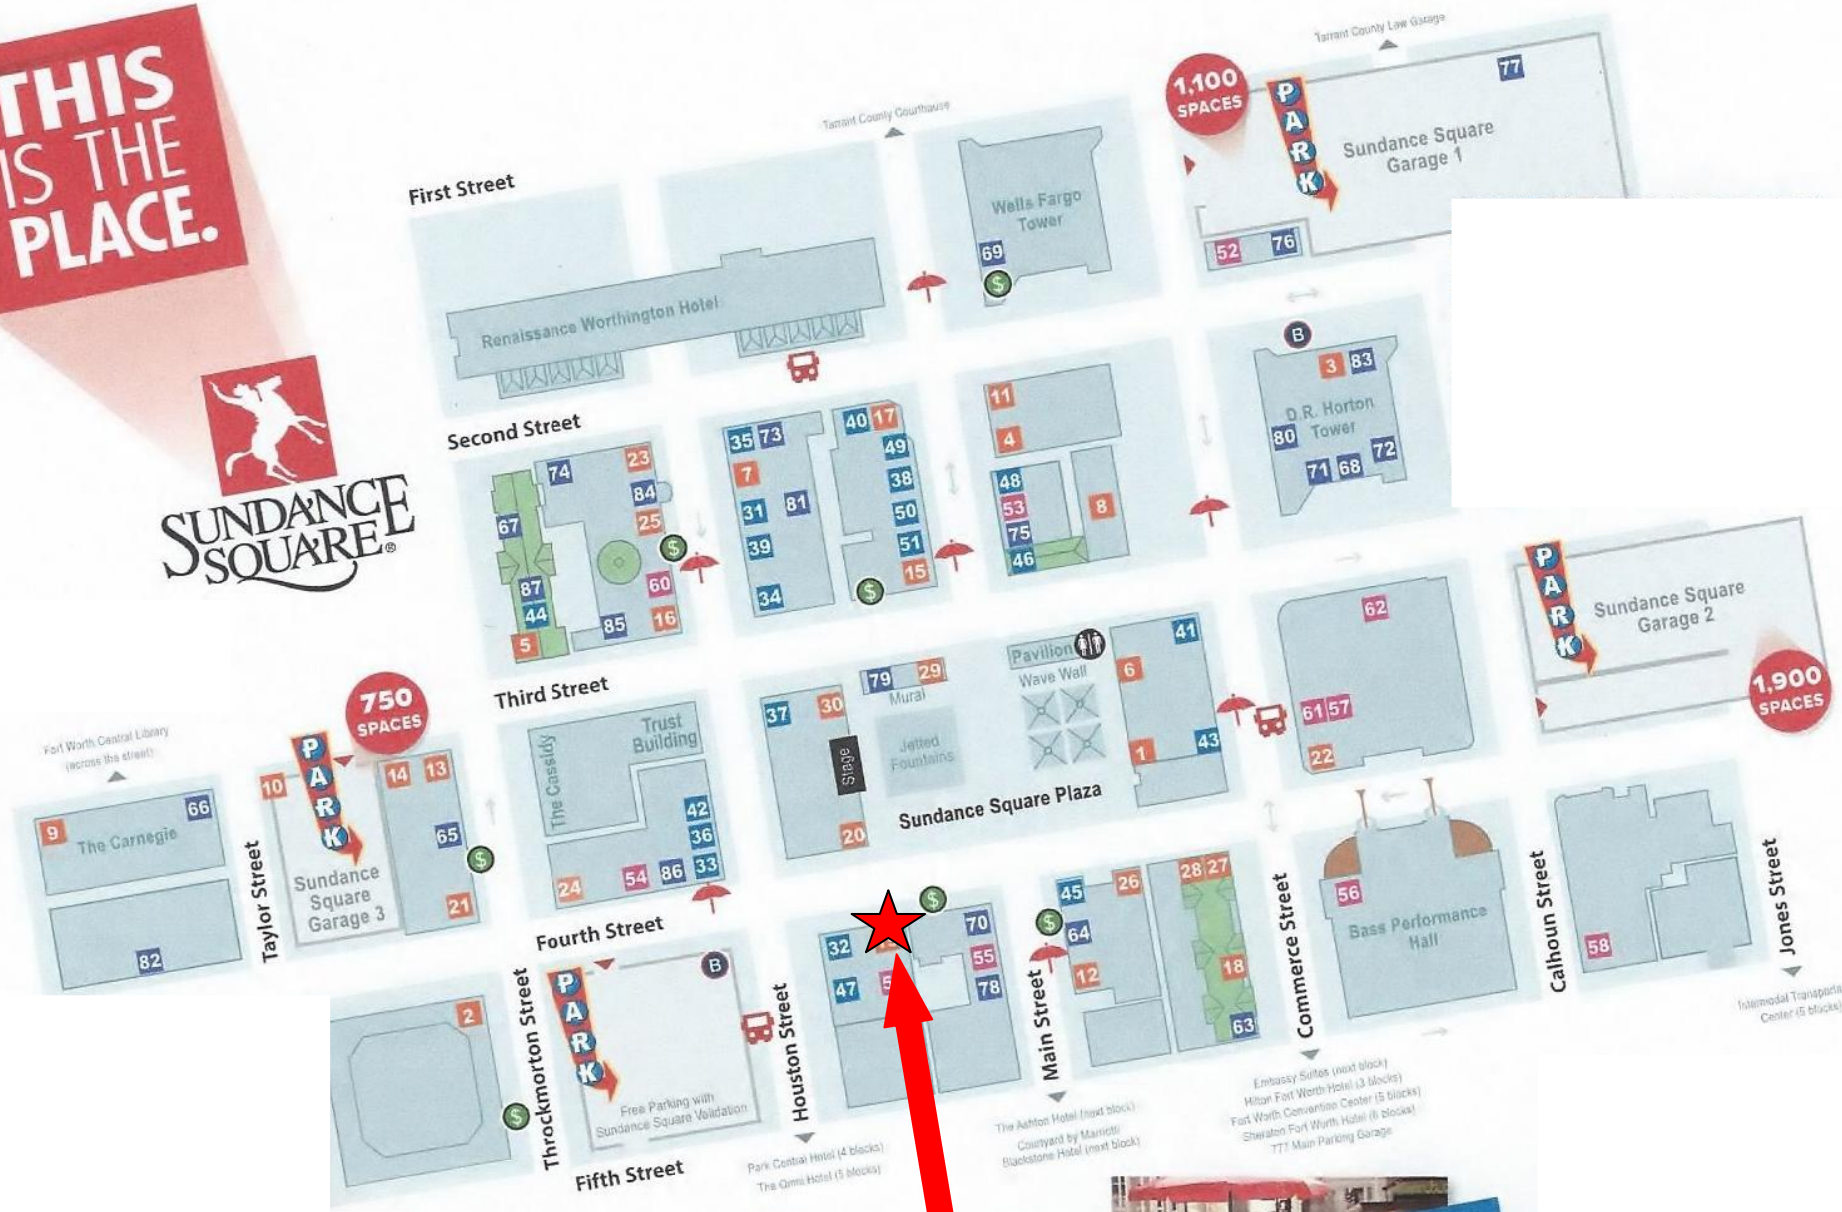

**THIS IS THE PLACE.**

**Free Valet Parking!**

Valet Park for free any day of the week!  
Valet parking is free when you dine and shop only in Sundance Square. You must have your ticket validated by a Sundance Square restaurant or retailer. All cars must be picked up by 12am.

**VALET STANDS**  
Closest to Simply Fondue

- 1) #55 on map The Jubilee Theatre - (only way to access is traveling west on 4th and take a left onto Main) **Closest to Simply Fondue**  
Opens: 10:30am  
Last Car Accepted - 11pm
- 2) #33 on map In front of Leddy's  
Opens: 10:30am  
Last Car Accepted - 5 pm
- 3) #15 on map Razzo's  
Opens: 10:30am  
Last Car Accepted - 11pm
- 4) #22 Cheesecake Factory  
Opens: 10:30am  
Last Car Accepted - 11pm

For more valet & parking options go to:  
<http://www.sundancesquare.com/parking/>

**DID YOU KNOW:**

- 1) You can drop your car off at any Sundance Square Valet Station and pick it up at any other SSQ Valet Station!
- 2) You can text the number on your valet ticket and have your car ready for you when you arrive at the valet station!